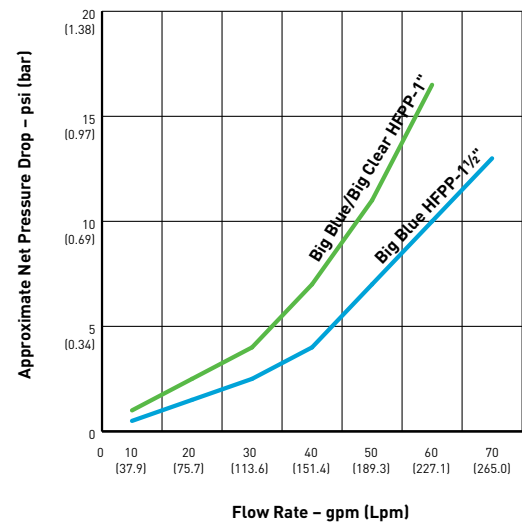

*NSF component listed

CAUTION: Protect against freezing to prevent cracking of the filter and water leakage.

ACCESSORIES

PART #	DESCRIPTION
150296	SW-3 Wrench for 10" Big Blue
144368	SW-4 Wrench for 20" Big Blue
SH144229	Cartridge Coupler for 4-1/2" Cartridges
151122	EPDM O-ring for Big Blue
244718	WB-ZP - Zinc Plated Bracket ONLY
150061	WB-ZP Kit - Zinc Plated Bracket
357639	WB-SS - Stainless Steel Bracket ONLY
357640	WB-SS Kit - Stainless Steel Bracket
144928	WB-PC Kit - Powder Coated White Bracket
144258	Two-Housing Bracket
144259	Three-Housing Bracket
160210	Big Blue /Big White/Big Clear Skid, Fiberglass Hardware Kit (Assembly Required)

PRESSURE DROP VS FLOW RATE

13845 BISHOPS DR., SUITE 200, BROOKFIELD, WI 53005 USA

P: 262.238.4400 | WATERPURIFICATION.PENTAIR.COM

CUSTOMER CARE: 800.279.9404 | tech-supportpentair.com

© 2017 Pentair Residential Filtration, LLC. All rights reserved.

§For a detailed list of where Pentair trademarks are registered, please visit waterpurification.pentair.com/brands. Pentair trademarks and logos are owned by Pentair plc or its affiliates. Third party registered and unregistered trademarks and logos are the property of their respective owners.

310053 Rev F DE17